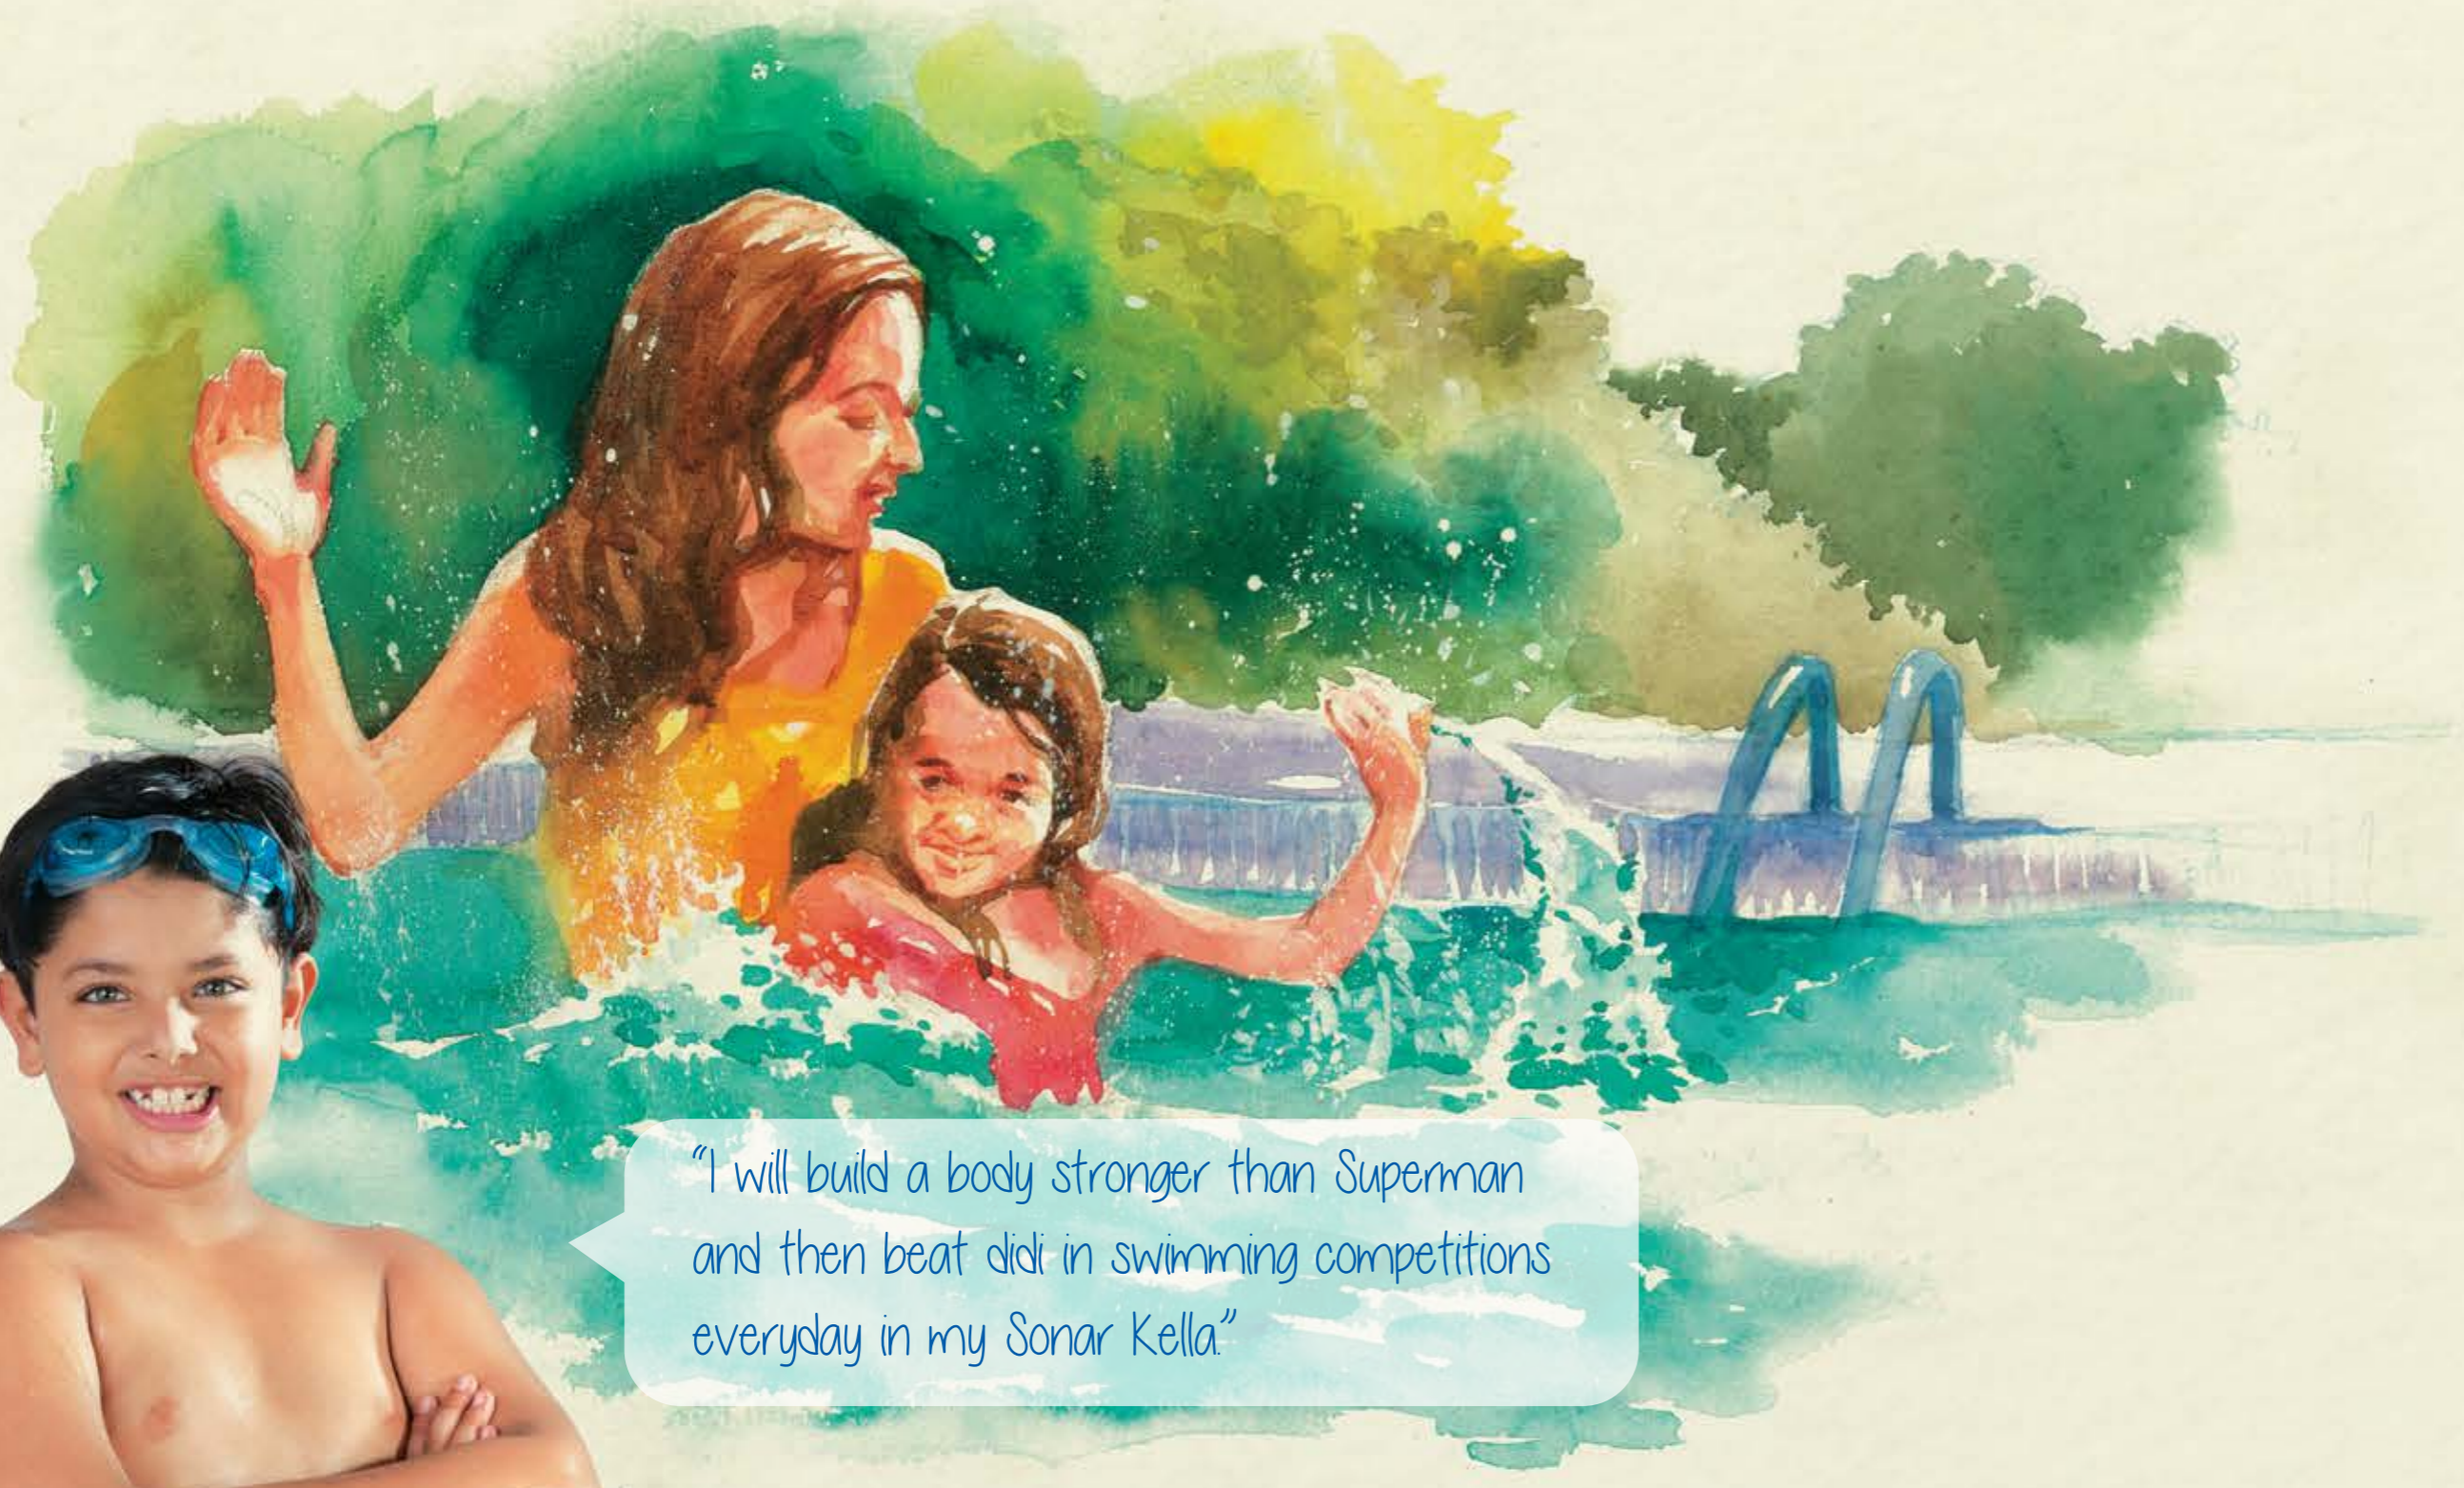

SWIMMING POOL

MULTI GYMNASIUM

AC COMMUNITY HALL

INDOOR GAMES

KALA KENDRA

"I will build a body stronger than Superman and then beat didi in swimming competitions everyday in my Sonar Kella."